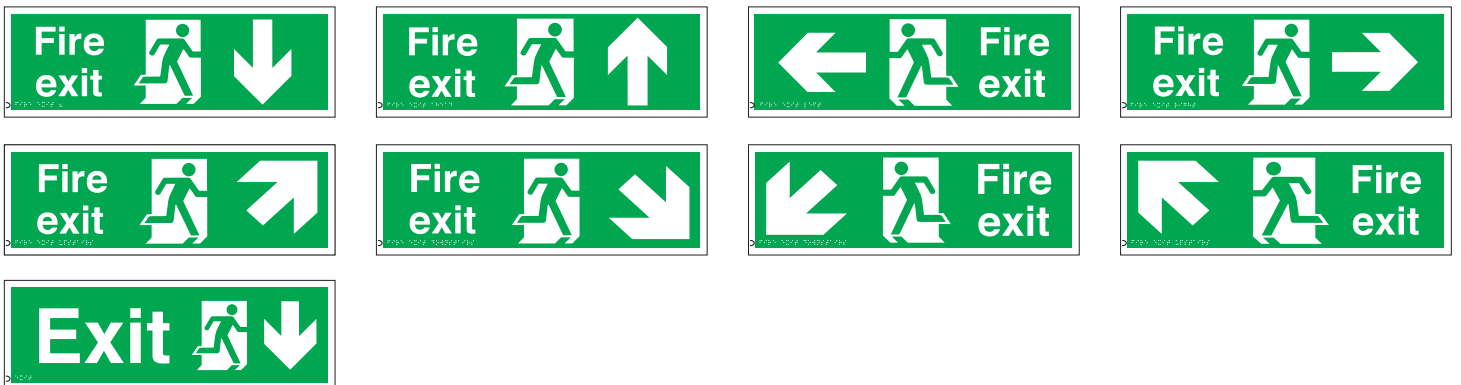

Enlarged to view

3 tactile self adhesive labels fitted to handrail to indicate start & finish of stair flight

Steps 321  
50 x 30mm

25 x 25mm

Lift labels

Enlarged to view

75 x 75mm

Desk top plastic sign

75 x 75mm

Self adhesive sticker

Frames for Tactile Signs

Silver alluminium effect PVC frames to suit standard range of signs. These are to be used where wall surfaces are uneven and double sided sticky tape is not sufficient or to just make the signs look great!

**clearline** Standard Range of Health & Safety Braille & Tactile signs.

150 x 150mm

225 x 150mm

300 x 150mm

450 x 150mm

510 x 75mm

**clearline** Standard Range of black on white Braille & Tactile signs.

150 x 150mm

225 x 150mm

300 x 150mm

75 x 150mm

**clearline** Standard Range of white on navy blue Braille & Tactile signs.

150 x 150mm

225 x 150mm

75 x 150mm

300 x 150mm