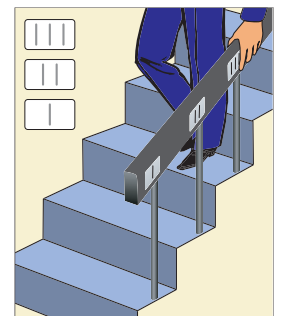

300 x 300mm Flat (non Braille or tactile) car park signs  
Arrows are supplied separately with these signs for on-site direction

Braille & Tactile flexible labels

100 x 100mm

Door labels

80 x 50mm

Intercom labels

Enlarged to view

3 tactile self adhesive labels fitted to handrail to indicate start & finish of stair flight

Steps 321  
50 x 30mm

25 x 25mm

Lift labels

Enlarged to view

75 x 75mm

Desk top plastic sign

75 x 75mm

Self adhesive sticker

Frames for Tactile Signs

Silver alluminium effect PVC frames to suit standard range of signs. These are to be used where wall surfaces are uneven and double sided sticky tape is not sufficient or to just make the signs look great!